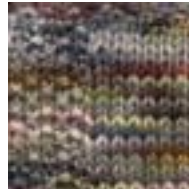

Misti Alpaca Hand Paint Chunky

100% Baby Alpaca 109 yards/100 meters 100 grams per hank, 2 ply
Suggested needle size: 3.5 stitches per inch on US 10

Misti Hand Paint Chunky is crafted in our own “dye to the stitch” technique using 100’s of colors in each colorway. The end result is a beautiful painted “canvas” of knit art.

CP01 Red Rover

CP02 Azulichen

CP03 Hyacinth

CP04 Granite

CP10 Foxtail

CP20 Macbeth

CP21 Winter Queen

CP24 Magic Flute